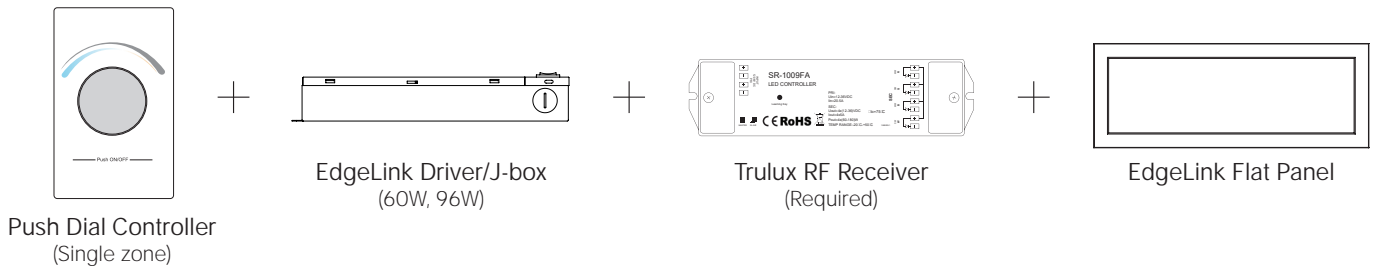

Tunable EdgeLink fixtures include: (1) 6' 20AWG Power Connector Wire with mounting tack nails / (1) End-to-end linking connector
 (1) Magnetic mounting plate with Mounting screws

EdgeLink Accessories

EdgeLink Driver/Junction Box
 cETLus Listed / Includes knockouts
DRJ-BOX-60 (60W / White)
DRJ-BOX-96 (96W / White)

12' 20AWG Power Connector Wire
EDGE-CONKIT12 (12' / White)

Interconnectable Linking Cables
EDGE-EX6-WH (6" / White)
EDGE-EX12-WH (12" / White)
EDGE-EX24-WH (24" / White)

Trulux Tunable CCT Control w/EdgeLink Driver J-box Set-up