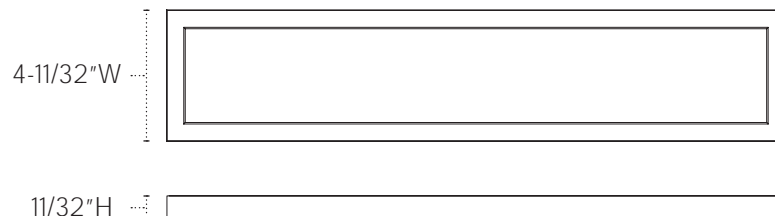

Listing / Ratings

Tunable EdgeLink Flat Panel

Super low-profile, high CRI LED flat panel fixtures are available in four sizes with 2700K-6000K tunable LED light (requires Trulux Tunable CCT control system, sold separately). Linkable up to 96 watts to accommodate virtually any application. Tunable EdgeLink Panels feature 2700K-6000K Lume | FX technology (perfect for pairing with Tunable Pucks).

Technical Information

Series	EDGE-TW
Input Voltage	24V DC
CCT	2700K-6000K Tunable CCT
CRI	88/92+
Wattage	7W / 13W / 19W / 24W
Lumens	Up to: 340Lm / 675Lm / 1000Lm / 1200Lm
Beam Angle	120°
Max Run	Dependent on driver (linkable up to 96W max)
Dimmable	5-100% (requires Trulux Tunable CCT Control)
Mounting	Surface mount
Rating	cETLus Listed (dry locations)
Rated Life	35,000 hrs